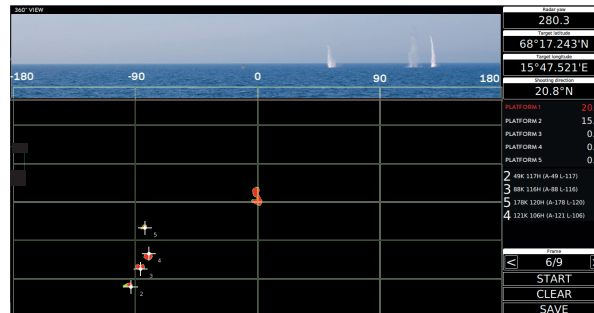

Features and Specifications:

- FMCW radar with excellent target separation
- 360 degrees daylight camera coverage
- AIS receiver for automatic Gun-Target Line from shooter
- Real-time sensor streams back to operator for miss-distance detection
- Quick and easy deployment
- Secure Internet connectivity
- Point-to-point high capacity communication link with up to 2 NM range
- Up to 1000 m detection range

Software:

The TargetEye Naval Miss-Distance-Sensor System, integrates all sensors on-board the target to give the shooting platform real-time feedback.